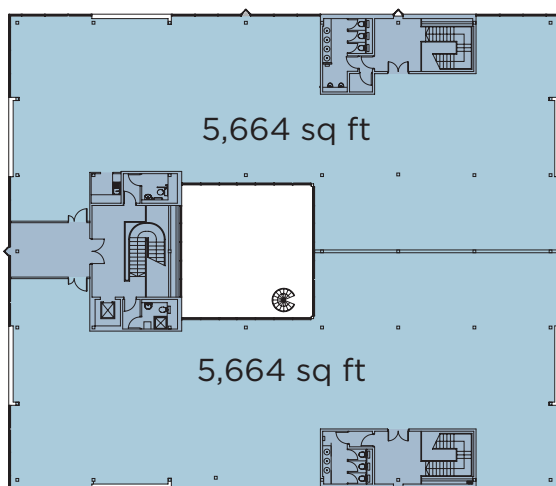

CASPIAN HOUSE

The Waterfront

Elstree Hertfordshire

Accommodation

Part First	3,120 sq ft	289.8 sq m
Half First	5,664 sq ft	526.1 sq m
Part First	7,780 sq ft	722.7 sq m
Whole First	11,328 sq ft	1,052.3 sq m

First floor - whole

First floor - half

First floor - part