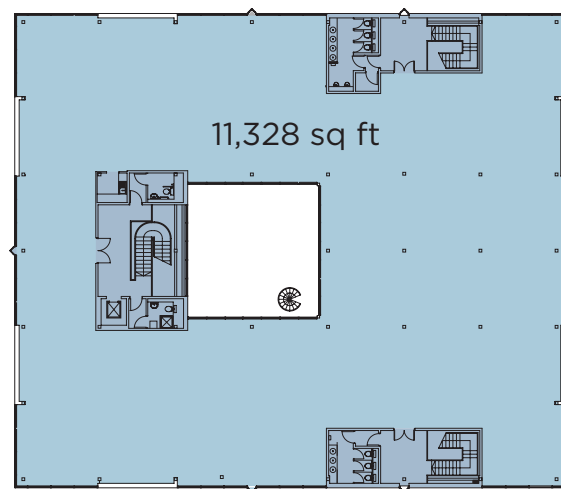

CASPIAN HOUSE

The Waterfront

Elstree Hertfordshire

Accommodation

Part First	3,120 sq ft	289.8 sq m
Half First	5,664 sq ft	526.1 sq m
Part First	7,780 sq ft	722.7 sq m
Whole First	11,328 sq ft	1,052.3 sq m

First floor - whole

First floor - half

First floor - part