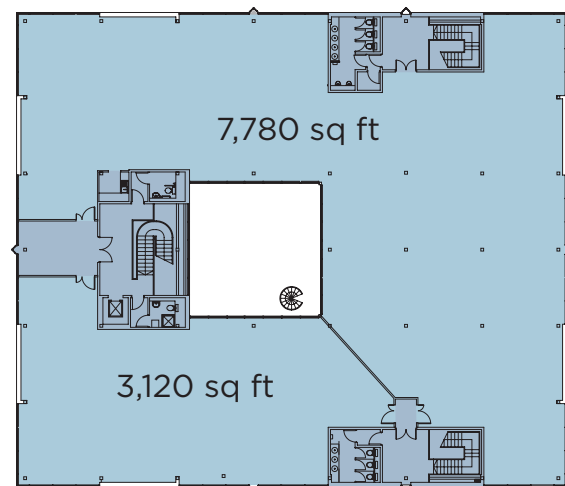

CASPIAN HOUSE

The Waterfront

Elstree Hertfordshire

Accommodation

Part First	3,120 sq ft	289.8 sq m
Half First	5,664 sq ft	526.1 sq m
Part First	7,780 sq ft	722.7 sq m
Whole First	11,328 sq ft	1,052.3 sq m

First floor - whole

First floor - half

First floor - part