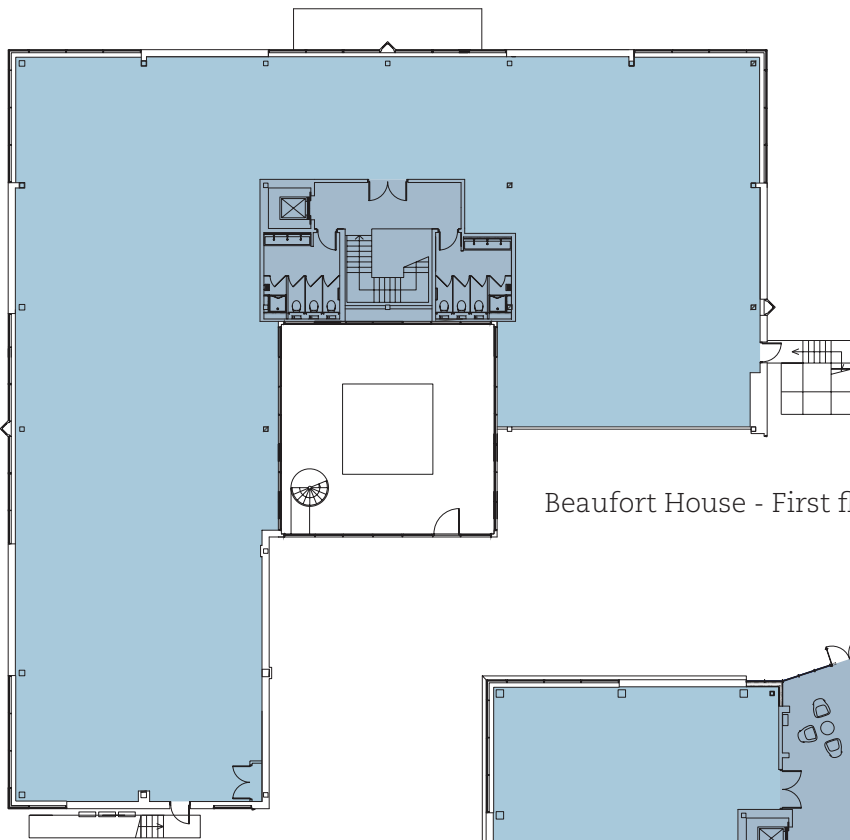

## Beaufort House - 6,011 to 13,231 sq ft

Beaufort House - First floor

Beaufort House - Ground floor