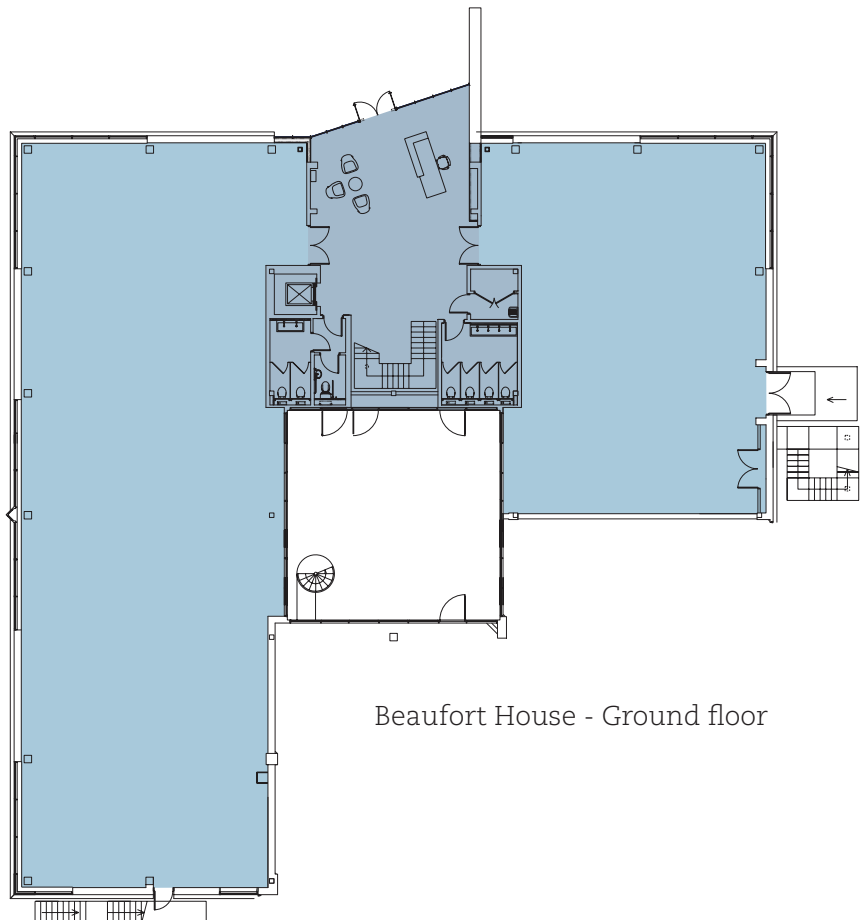

## Beaufort House - 6,011 to 13,231 sq ft

Beaufort House - First floor

Beaufort House - Ground floor